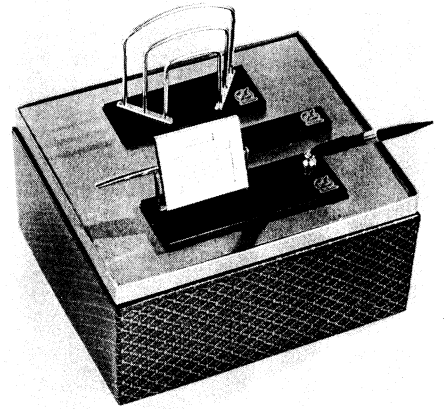

GENUINE ONYX MATCHED DESK SETS

A COMPLETE DESK ENSEMBLE
HANDSOMELY
GIFT PACKAGED

AVAILABLE IN PEDRARA WHITE & BELGIAN BLACK